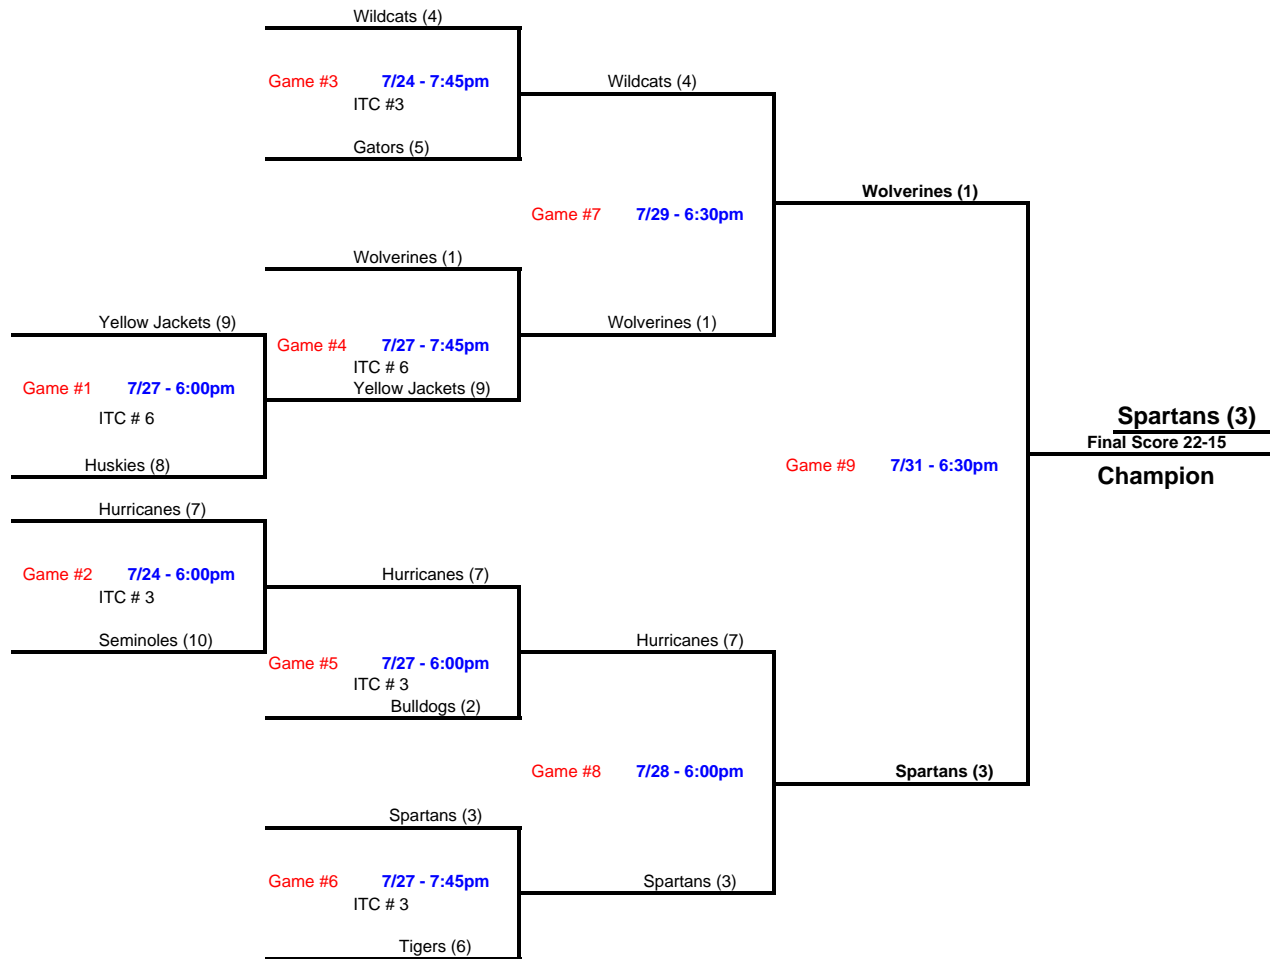

PINTO DIVISION PLAYOFF BRACKET

Higher Seeded Team is the Home Team for all Playoff Games